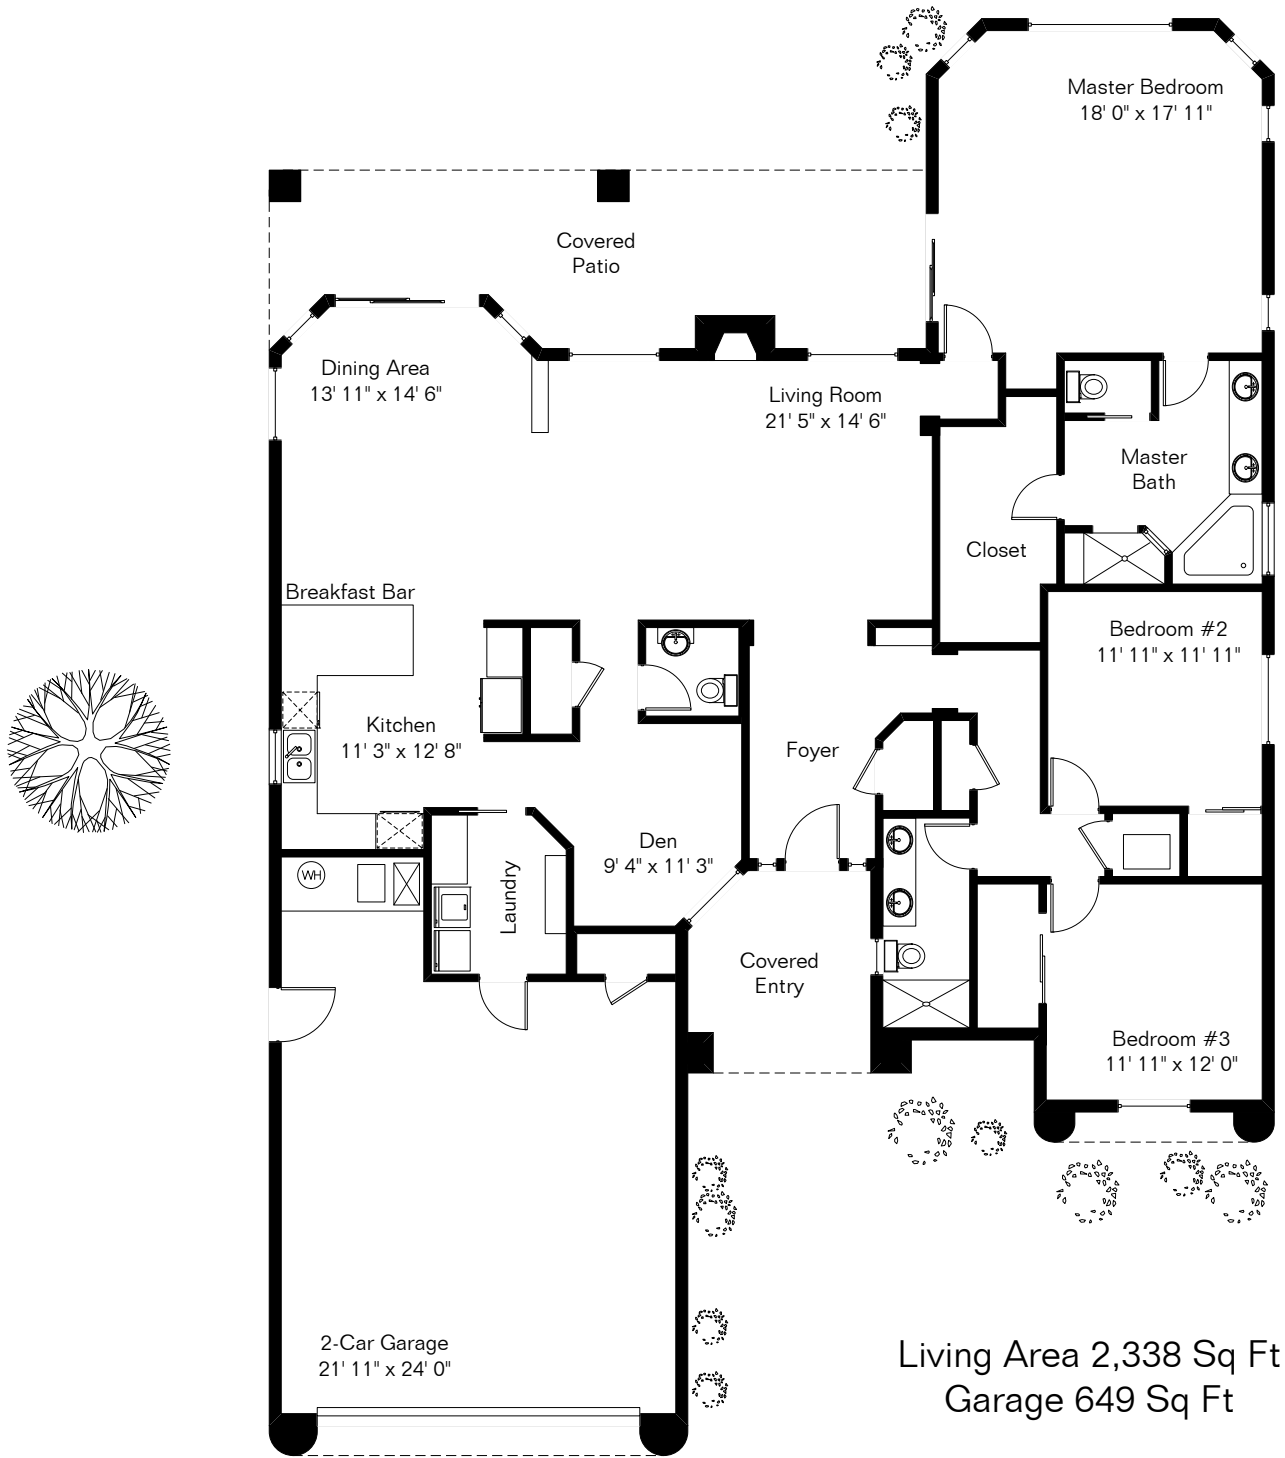

The square footages and room size information are deemed to be reliable but are not guaranteed and should be independently verified.

92 E Sunridge Pl

Living Area 2,338 Sq Ft
Garage 649 Sq Ft

Site Visit February 2015

Copyright 2015 Floor Plans First! LLC
All Rights Reserved.

www.FloorPlansFirst.com

Toll Free (877) 887-1500
Voice (520) 881-1500
Fax (520) 791-7701

Floor Plans First!
See the Floor Plan First